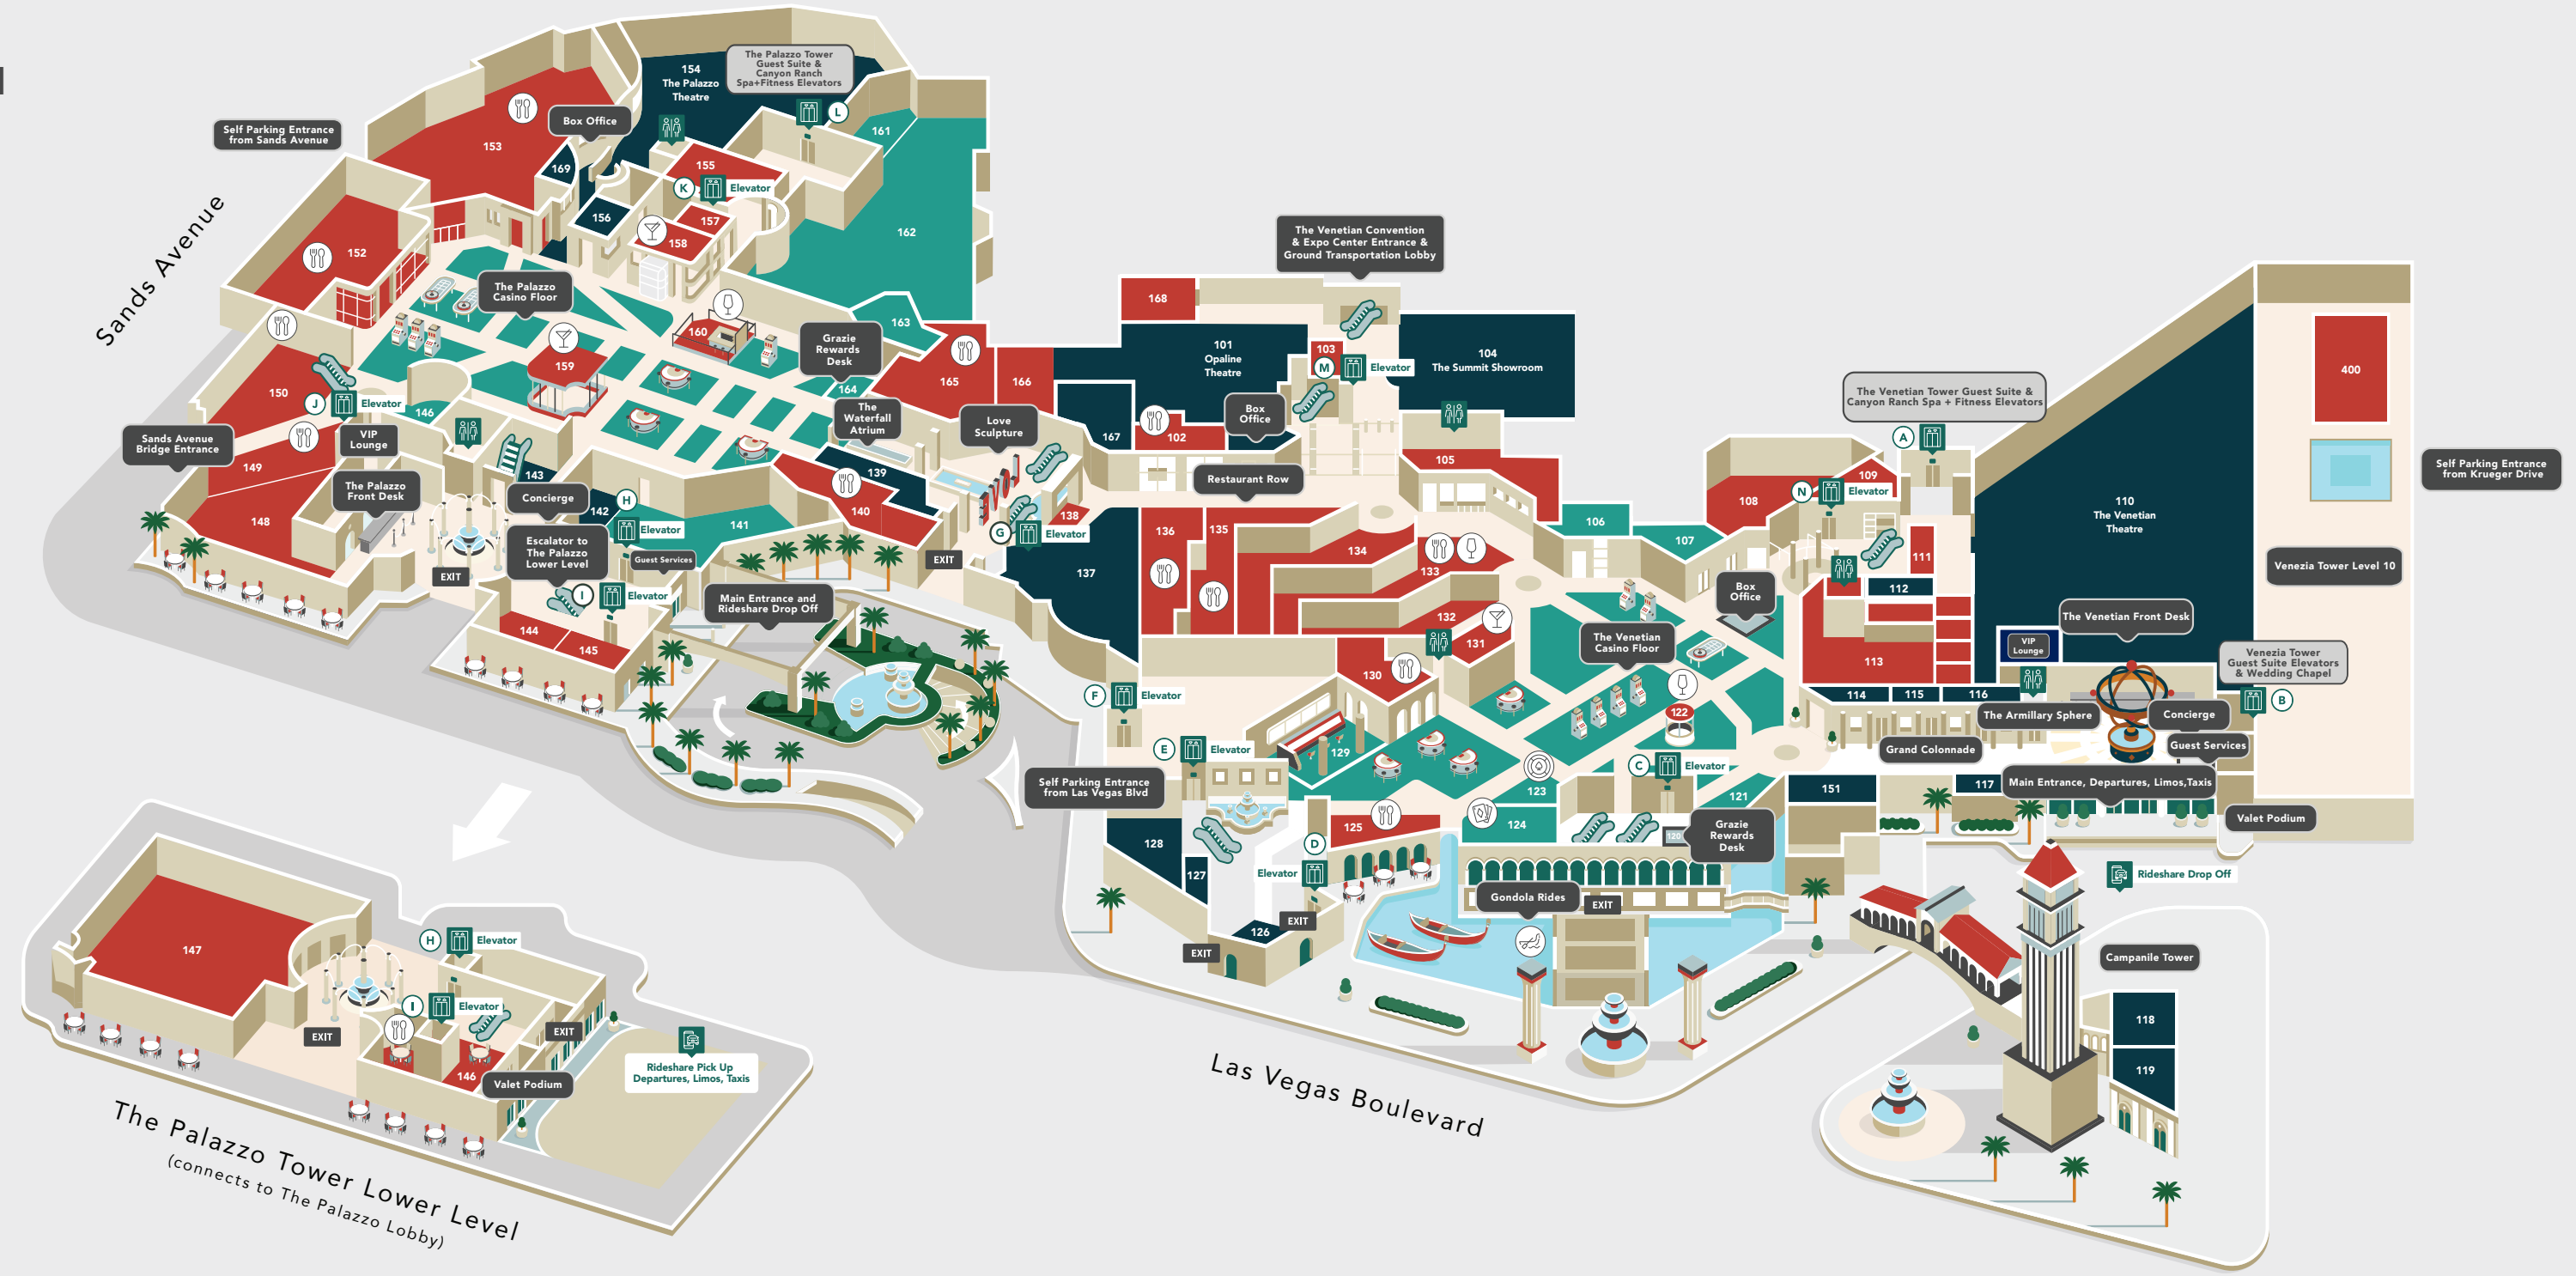

PROPERTY MAP

LAS VEGAS

THE VENETIAN RESORT

LEVEL 1

HALLWAY/SUITE LOCATORS

Use your suite number to find your resort location. The first number indicates the floor, followed by tower/hallway and your suite number.

- The Venetian® tower suites: 100-300
- Venezia tower suites: 400-600
- The Palazzo® tower suites: 700-900

Example: 46-712
46th Floor, The Palazzo Hallway 700, Suite 712

MOBILE CHECKOUT

Guests may visit venetianlasvegas.com/checkout to checkout and venetianlasvegas.com/folio to view their folio.

POOLS, SPA, AND PRESTIGE CLUB LOUNGE

The Venetian Pools	4th Floor
The Palazzo Pools	3rd Floor
Prestige Club Lounge	36th Floor of The Venetian tower 23rd Floor of The Palazzo tower
Venezia Pool	Venezia tower lobby level
Canyon Ranch® spa + fitness	4th Floor of The Venetian tower 3rd Floor of The Palazzo tower

TOUR COMPANY TRANSPORTATION PICK UP
 Ground Transportation (located within the Convention Center)
 Monorail nearest station is located at Harrah's.
 Wheelchairs and scooters available with Guest Services.