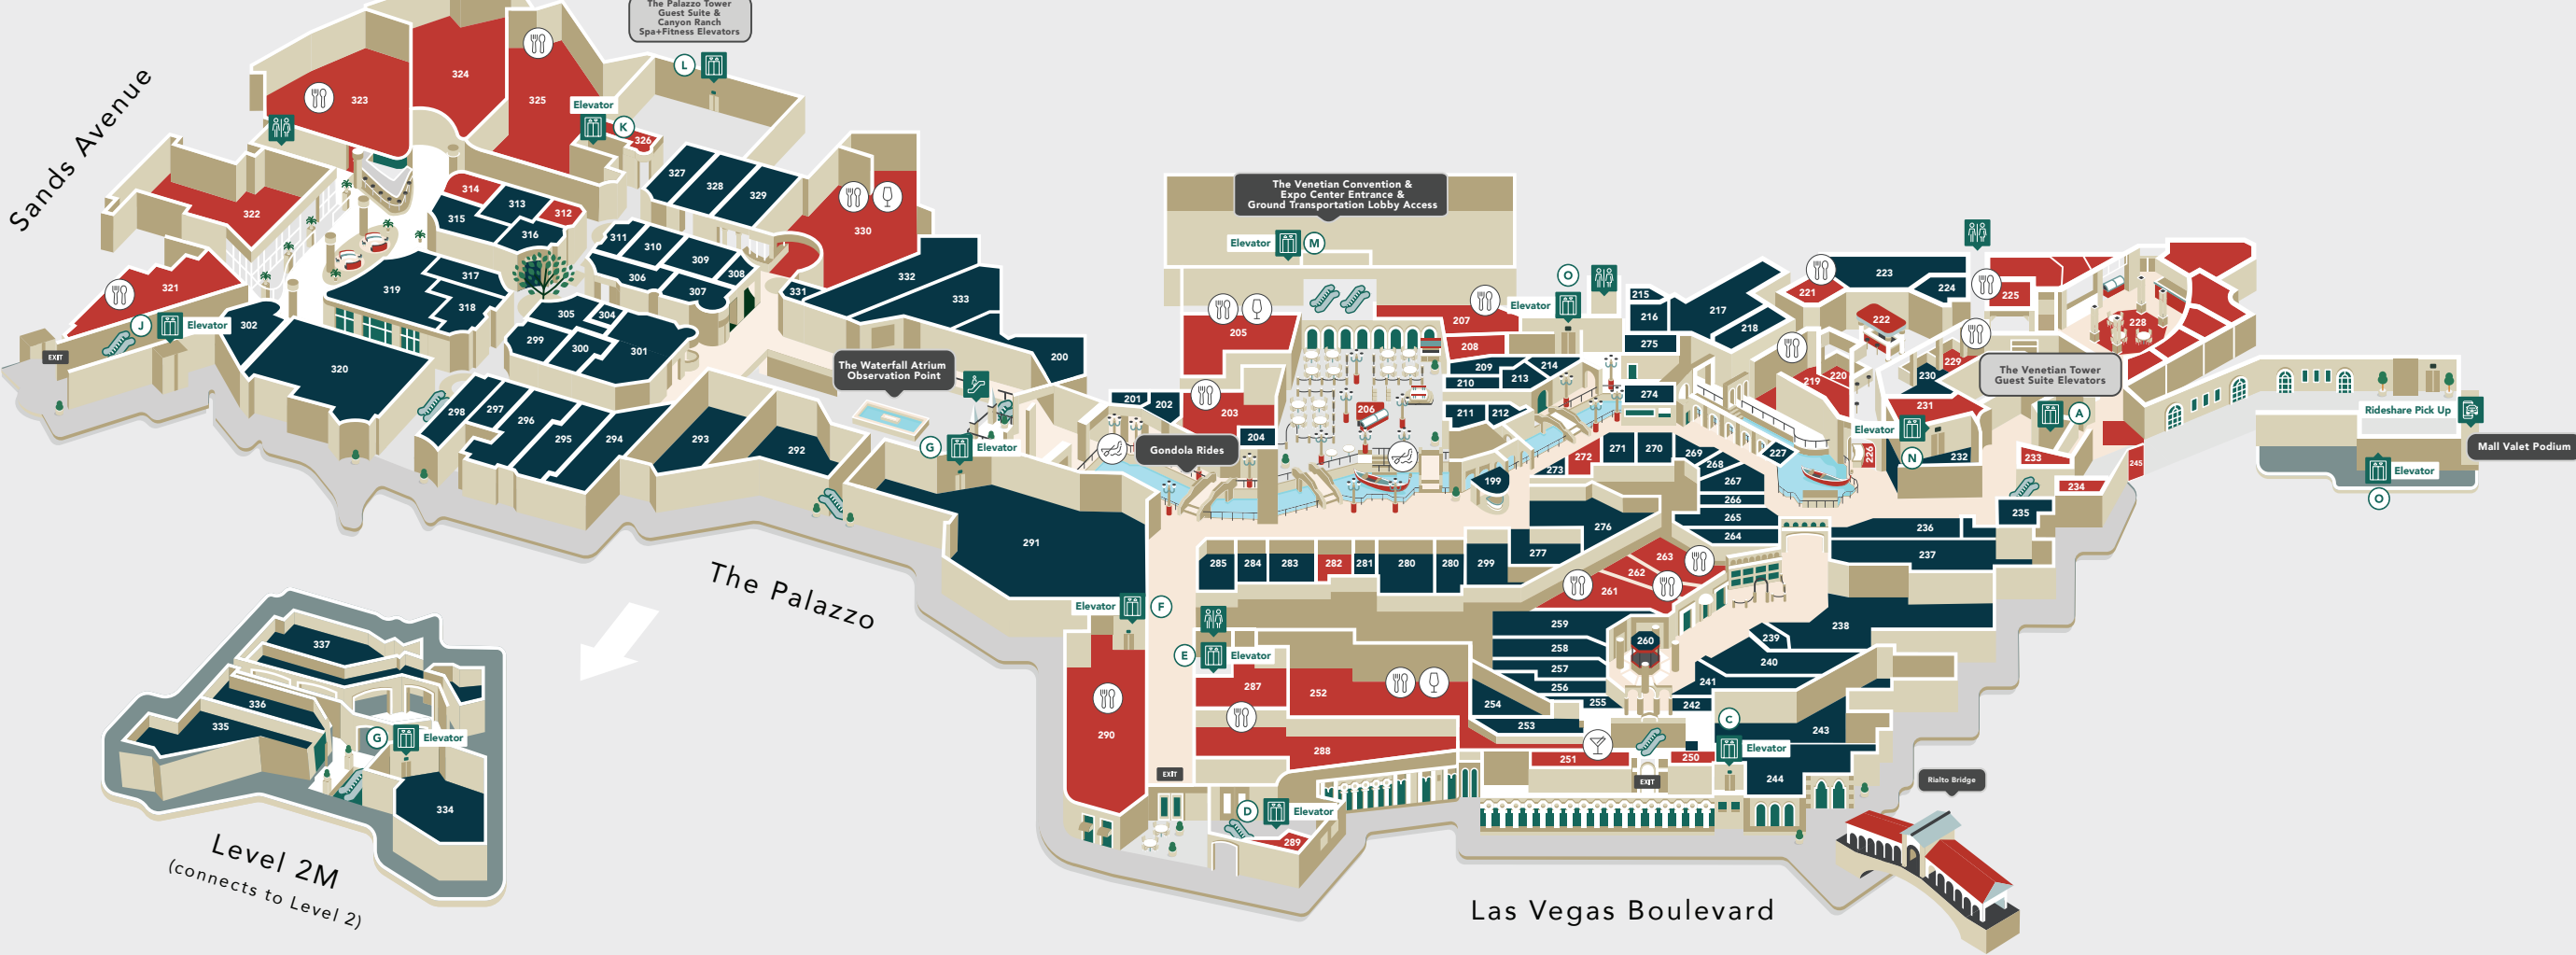

Hong Kong Café, Level 1, 140
Discover this high-end, modern Chinese restaurant centrally located in the casino.

Majordōmo Meat & Fish, Level 1, 150
Drawing inspiraton from the diversity and energy of Las Vegas, Majordōmo offers succulent meat and fish dishes that are sure to please.

Matteo's Ristorante Italiano, Level 1, 102
Fresh, seasonal, and regionally sourced ingredients recreate a traditional Italian fare at Matteo's Ristorante Italiano.

Moon Palace by David Chang, Level 1, 149
A quick, casual place to get a bite, featuring legendary breakfast sandwiches and beef sliders, Moon Palace, is the tasty meal you've been waiting for.

Mott 32, Level 1, 152
Showcasing authentic flavors from Cantonese, Szechuan, and Beijing cultures, their menu focuses on farm-to-table ingredients for maximum freshness and flavor.

Sugarcane Raw Bar Grill, Level 1, 105
Globally inspired small plates come from three kitchen concepts - an open fire grill, raw bar, and traditional kitchen—overseen by award-winning chef and partner Timon Balloo.

Sushisamba, Level 2, 323
From the sizzling meats of the robata grill to super-fresh sushi, sashimi, and ceviche, Sushisamba has something for everyone.

Yardbird Southern Table & Bar, Level 1, 133
Head to Yardbird Southern Table & Bar, a house of worship to farm-fresh ingredients, classic Southern cooking, culture, and hospitality.

LEVEL 2

1. **LEGEND**
2. FOOD & LOUNGES
   - SHOPPING & ENTERTAINMENT
   - CASINO
   - RESTROOM
   - ELEVATOR
   - ESCALATOR
   - WINE
   - RESTAURANT
   - GONDOLA
   - GAMING - ETG
   - POKER ROOM
   - COCKTAIL

RESTAURANTS

- 205 Brera Osteria
- 290 Buddy V's Ristorante
- 203 Canaletto
- 219 Cañonita
- 229 Casanova
- 321 Grimaldi's Pizzeria
- 207 Mercato Della Pescheria
- 225 Primeburger
- 288 Rockhouse
- 261 Royal Britannia Gastropub
- 263 Smith & Wollensky
- 323 Sushisamba
- 252 Tao Asian Bistro & Nightclub
- 221 Trattoria Reggiano
- 330 Trustworthy Brewing Co.
- 325 The X Pot

LOUNGES

- 222 Casanova Tapas Bar
- 251 Fat Tuesday
- 324 Kamu Ultra Karaoke
- 145 Lavo Italian Restaurant & Lounge
- 231 Minus 5° Ice Bar
- 252 Tao Asian Bistro & Nightclub

QUICK BITES

- 314 The Alley
- 272 Auntie Anne's Pretzels
- 287 Carlo's Bakery
- 206 Cocolini
- 250 & 234 The Coffee Bean & Tea Leaf
- 326 CR Creāt
- 228 Food Court
- 220 LobsterMe
- 312 Original Donut Bar (Coming Soon)
- 262 Pizzeria Pronto
- 282 Sloan's Ice Cream

ART GALLERIES

- 281 & 293 Animazing Gallery
- 259 Peter Lik Gallery
- 240 Regis Gallerie
- 217 Signature Galleries

ENTERTAINMENT

- 302 Flight Club (Coming Soon)
- 320 Museum of Dream Space
- 280 Sandbox VR

JEWELRY

- 209 Alex and Ani
- 218 Ben Gioielli & Co.
- 275 Brighton Collectibles
- 268 Corso
- 283 Horologio Fine Watches
- 214 Kalifano
- 316 Karma and Luck
- 257 Lattered Gems
- 246 & 335 Miner's Gems
- 295 Montblanc
- 279 Na Hoku
- 204 Optica
- 210 Pandora
- 260 Pearl Factory
- 235 Santa Fe Trails
- 267 Uno de 50

MEN'S APPAREL SHOPPES

- 230 #Hashtag Vegas
- 333 7 For All Mankind
- 237 Banana Republic
- 310 Beets Fashion
- 292 Burberry
- 317 Cuadra
- 301 Louis Vuitton
- 328 Man Cave
- 200 Michael Kors
- 316 Robert Graham
- 294 Salvatore Ferragamo
- 297 St. Croix

- 296 Suitsupply
- 238 Tommy Bahama
- 315 Valiant by Jean Philippe
- 271 Valiant Paris

SHOES & ACCESSORIES

- 237 Banana Republic
- 310 Beets Fashion
- 275 Brighton Collectibles
- 292 Burberry
- 269 Chapel Hats
- 332 Coach
- 317 Cuadra
- 331 Etoile
- 298 Jimmy Choo
- 307 Kate Spade New York
- 241 Marshall Rousso
- 200 Michael Kors
- 316 Robert Graham
- 294 Salvatore Ferragamo
- 276 Shoe Palace
- 236 Skechers
- 212 Socks & Bottoms
- 284 Steve Madden
- 318 Stuart Weitzman
- 296 Suitsupply
- 238 Tommy Bahama
- 319 Tory Burch
- 300 Tumi
- 315 Valiant by Jean Philippe
- 271 Valiant Paris

SPECIALTY SHOPPES

- 329 Bauman Rare Books
- 226 & 227 Breathe Oxygen Bar
- 273 Brilliance New York
- 296 Chapel Hats
- 242 Club Tattoo
- 268 Corso
- 201 Emporio d'Gondola
- 331 Etoile
- 254 Field of Dreams
- 277 GNC

- 258 Harley Davidson
- 212 Inglot Cosmetics
- 245 International News
- 243 It'sugar
- 214 Kalifano
- 213 Karma and Luck
- 211 & 305 K. Kreate
- 274 Le Macaron
- 311 Le Savon
- 232 Lionesse
- 327 Lolli & Pops
- 301 Louis Vuitton
- 328 Man Cave
- 295 Montblanc
- 239 Nectar Bath Treats
- 313 Reviv
- 199 Royce' Chocolate
- 235 Santa Fe Trails
- 253 Sericin+
- 212 Socks & Bottoms
- 255 Spirits & Spice
- 318 Stuart Weitzman
- 264 Sugarboo & Co.
- 270 Sum Sum
- 306 Sun's Up
- 215 The Source Electronics
- 223, 244 & 278 Welcome to Las Vegas

WOMEN'S APPAREL SHOPPES