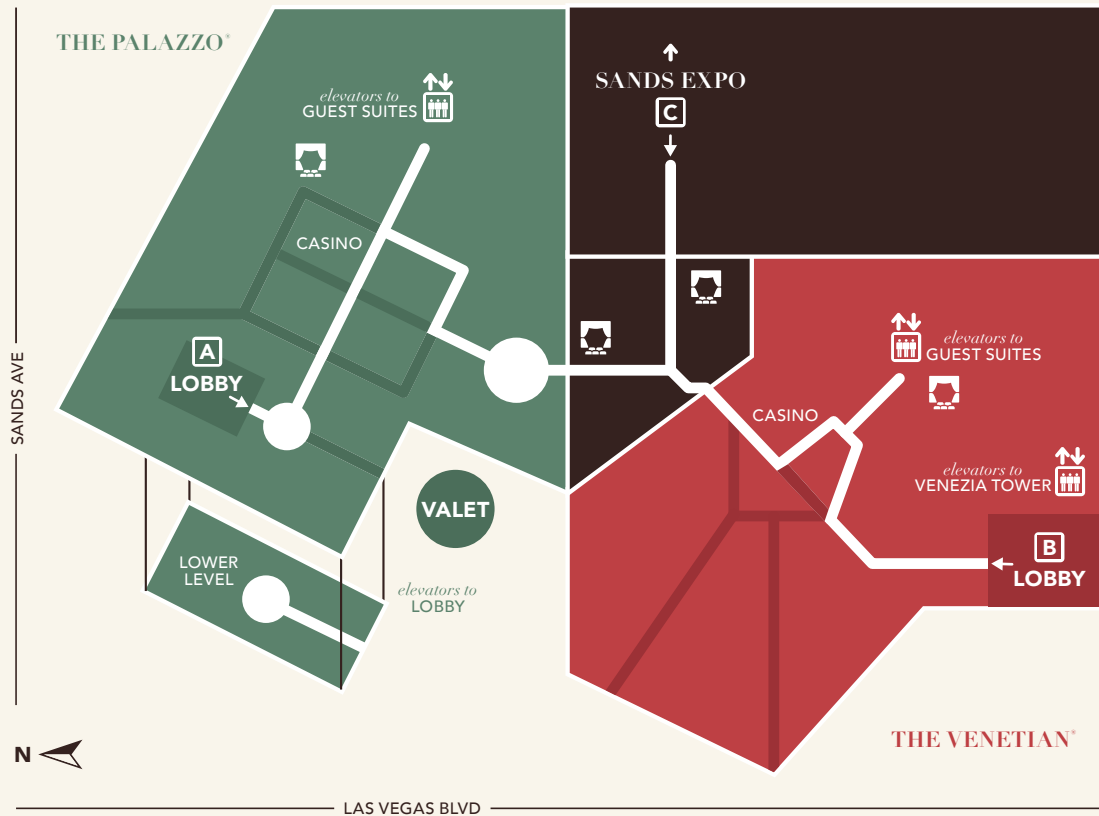

## Map to Hospitality Suites

**Hospitality Suites are located on Level 3**

### **The Venetian Lobby**

Walk through the Grand Colonnade toward The Venetian Casino. Turn right at the Casino entrance and follow the center path, then turn right after passing the escalators. Take any guest elevator to the 3rd floor.

### **Sands Expo®**

To The Palazzo: Exit the Sands Expo into Restaurant Row. Turn right at the Opaline Theatre heading toward the Atrium Waterfall. Continue through The Palazzo casino on the center path and turn right. Take any guest elevator to the 3rd floor.

To The Venetian: Exit the Sands Expo into Restaurant Row. Turn left at the Opaline Theatre heading toward The Venetian Casino. Turn left upon entering The Venetian Casino and follow the path to the guest elevator bank. Take any guest elevator to the 3rd floor.