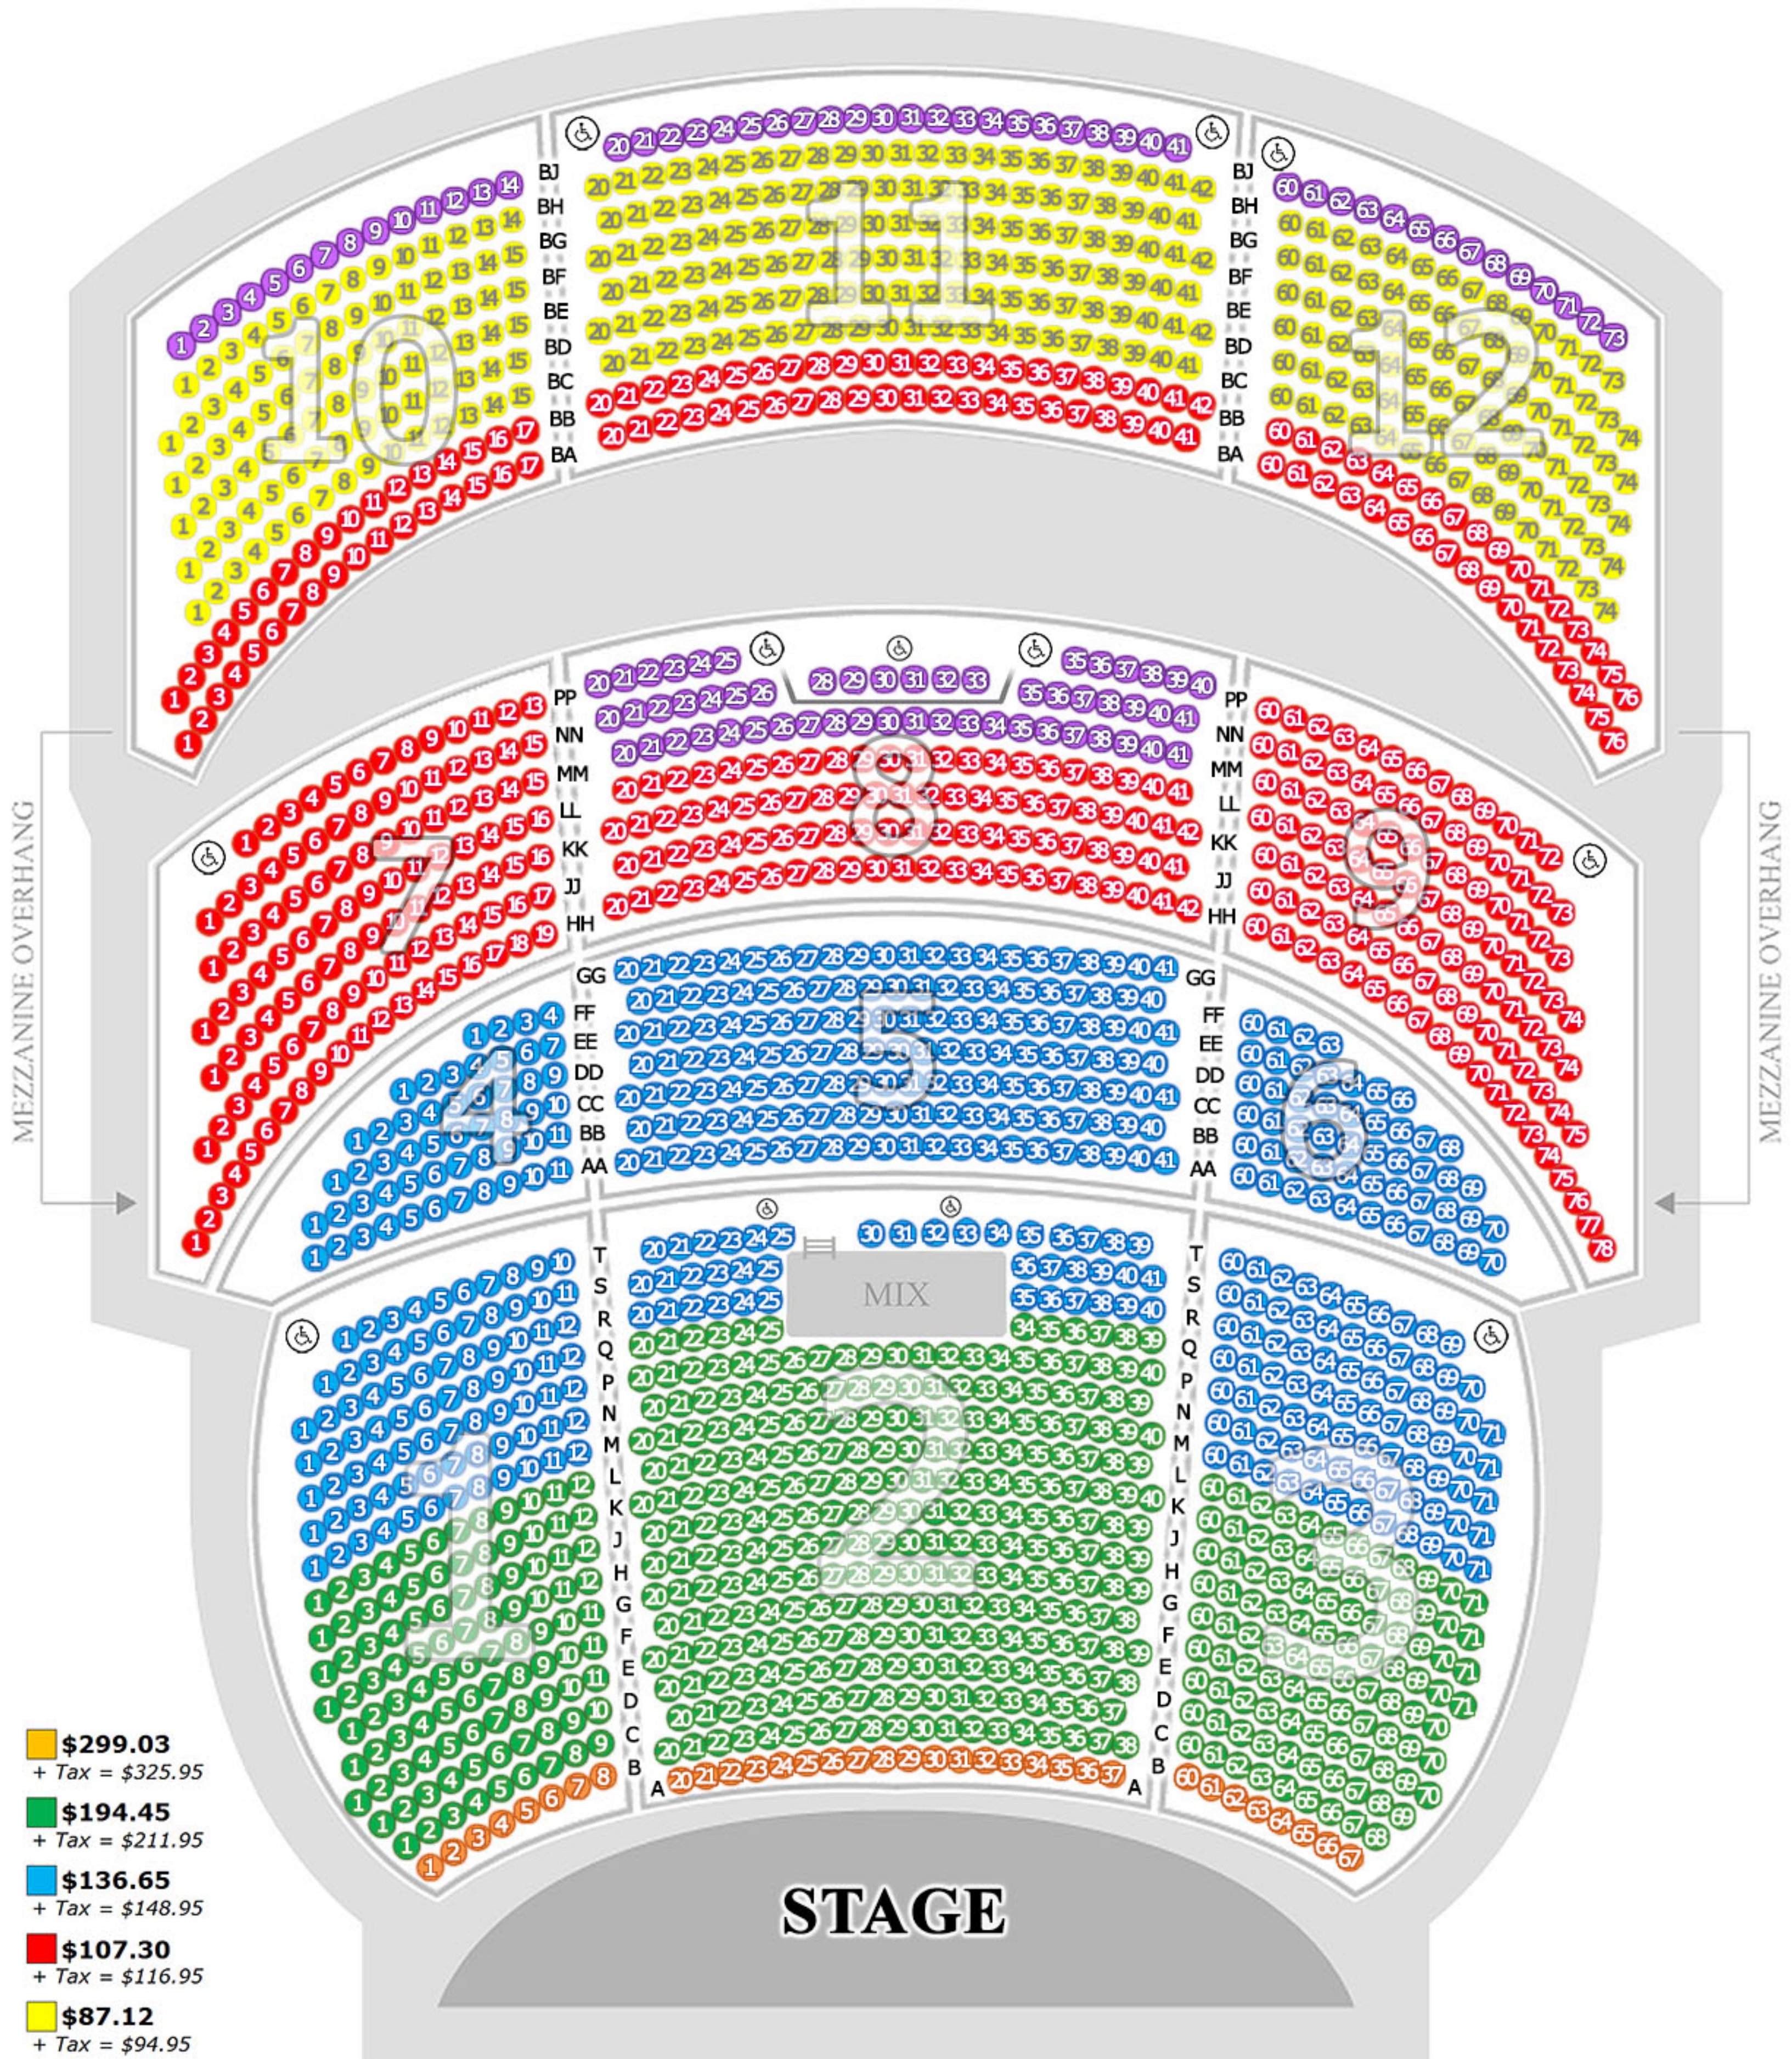

Willie Nelson & Family: Vegas On My Mind

Venetian Theatre

- \$87.12**
+ Tax = \$94.95
- \$107.30**
+ Tax = \$116.95
- \$136.65**
+ Tax = \$148.95
- \$194.45**
+ Tax = \$211.95
- \$299.03**
+ Tax = \$325.95
- \$66.93**
+ Tax = \$72.95

Accessible

STAGE