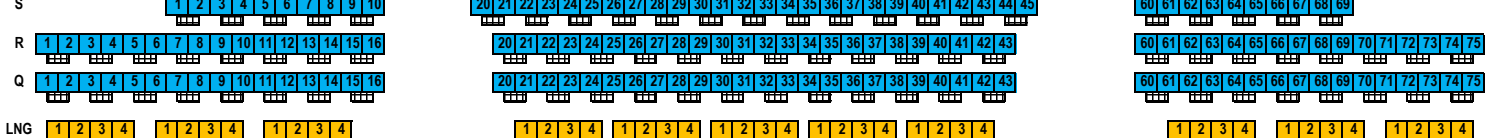

This Is Christmas

Palazzo Theatre

- \$659.80 (LNG 4 Seats)
 (+ Tax & Fee \$713.80)
- \$249.90 (Table 2 Seats)
 (+ Tax & Fee \$276.90)
- \$109.95
 (+ Tax & Fee \$123.45)
- \$94.95
 (+ Tax & Fee \$108.45)
- \$84.95
 (+ Tax & Fee \$98.45)
- \$69.95
 (+ Tax & Fee \$83.45)