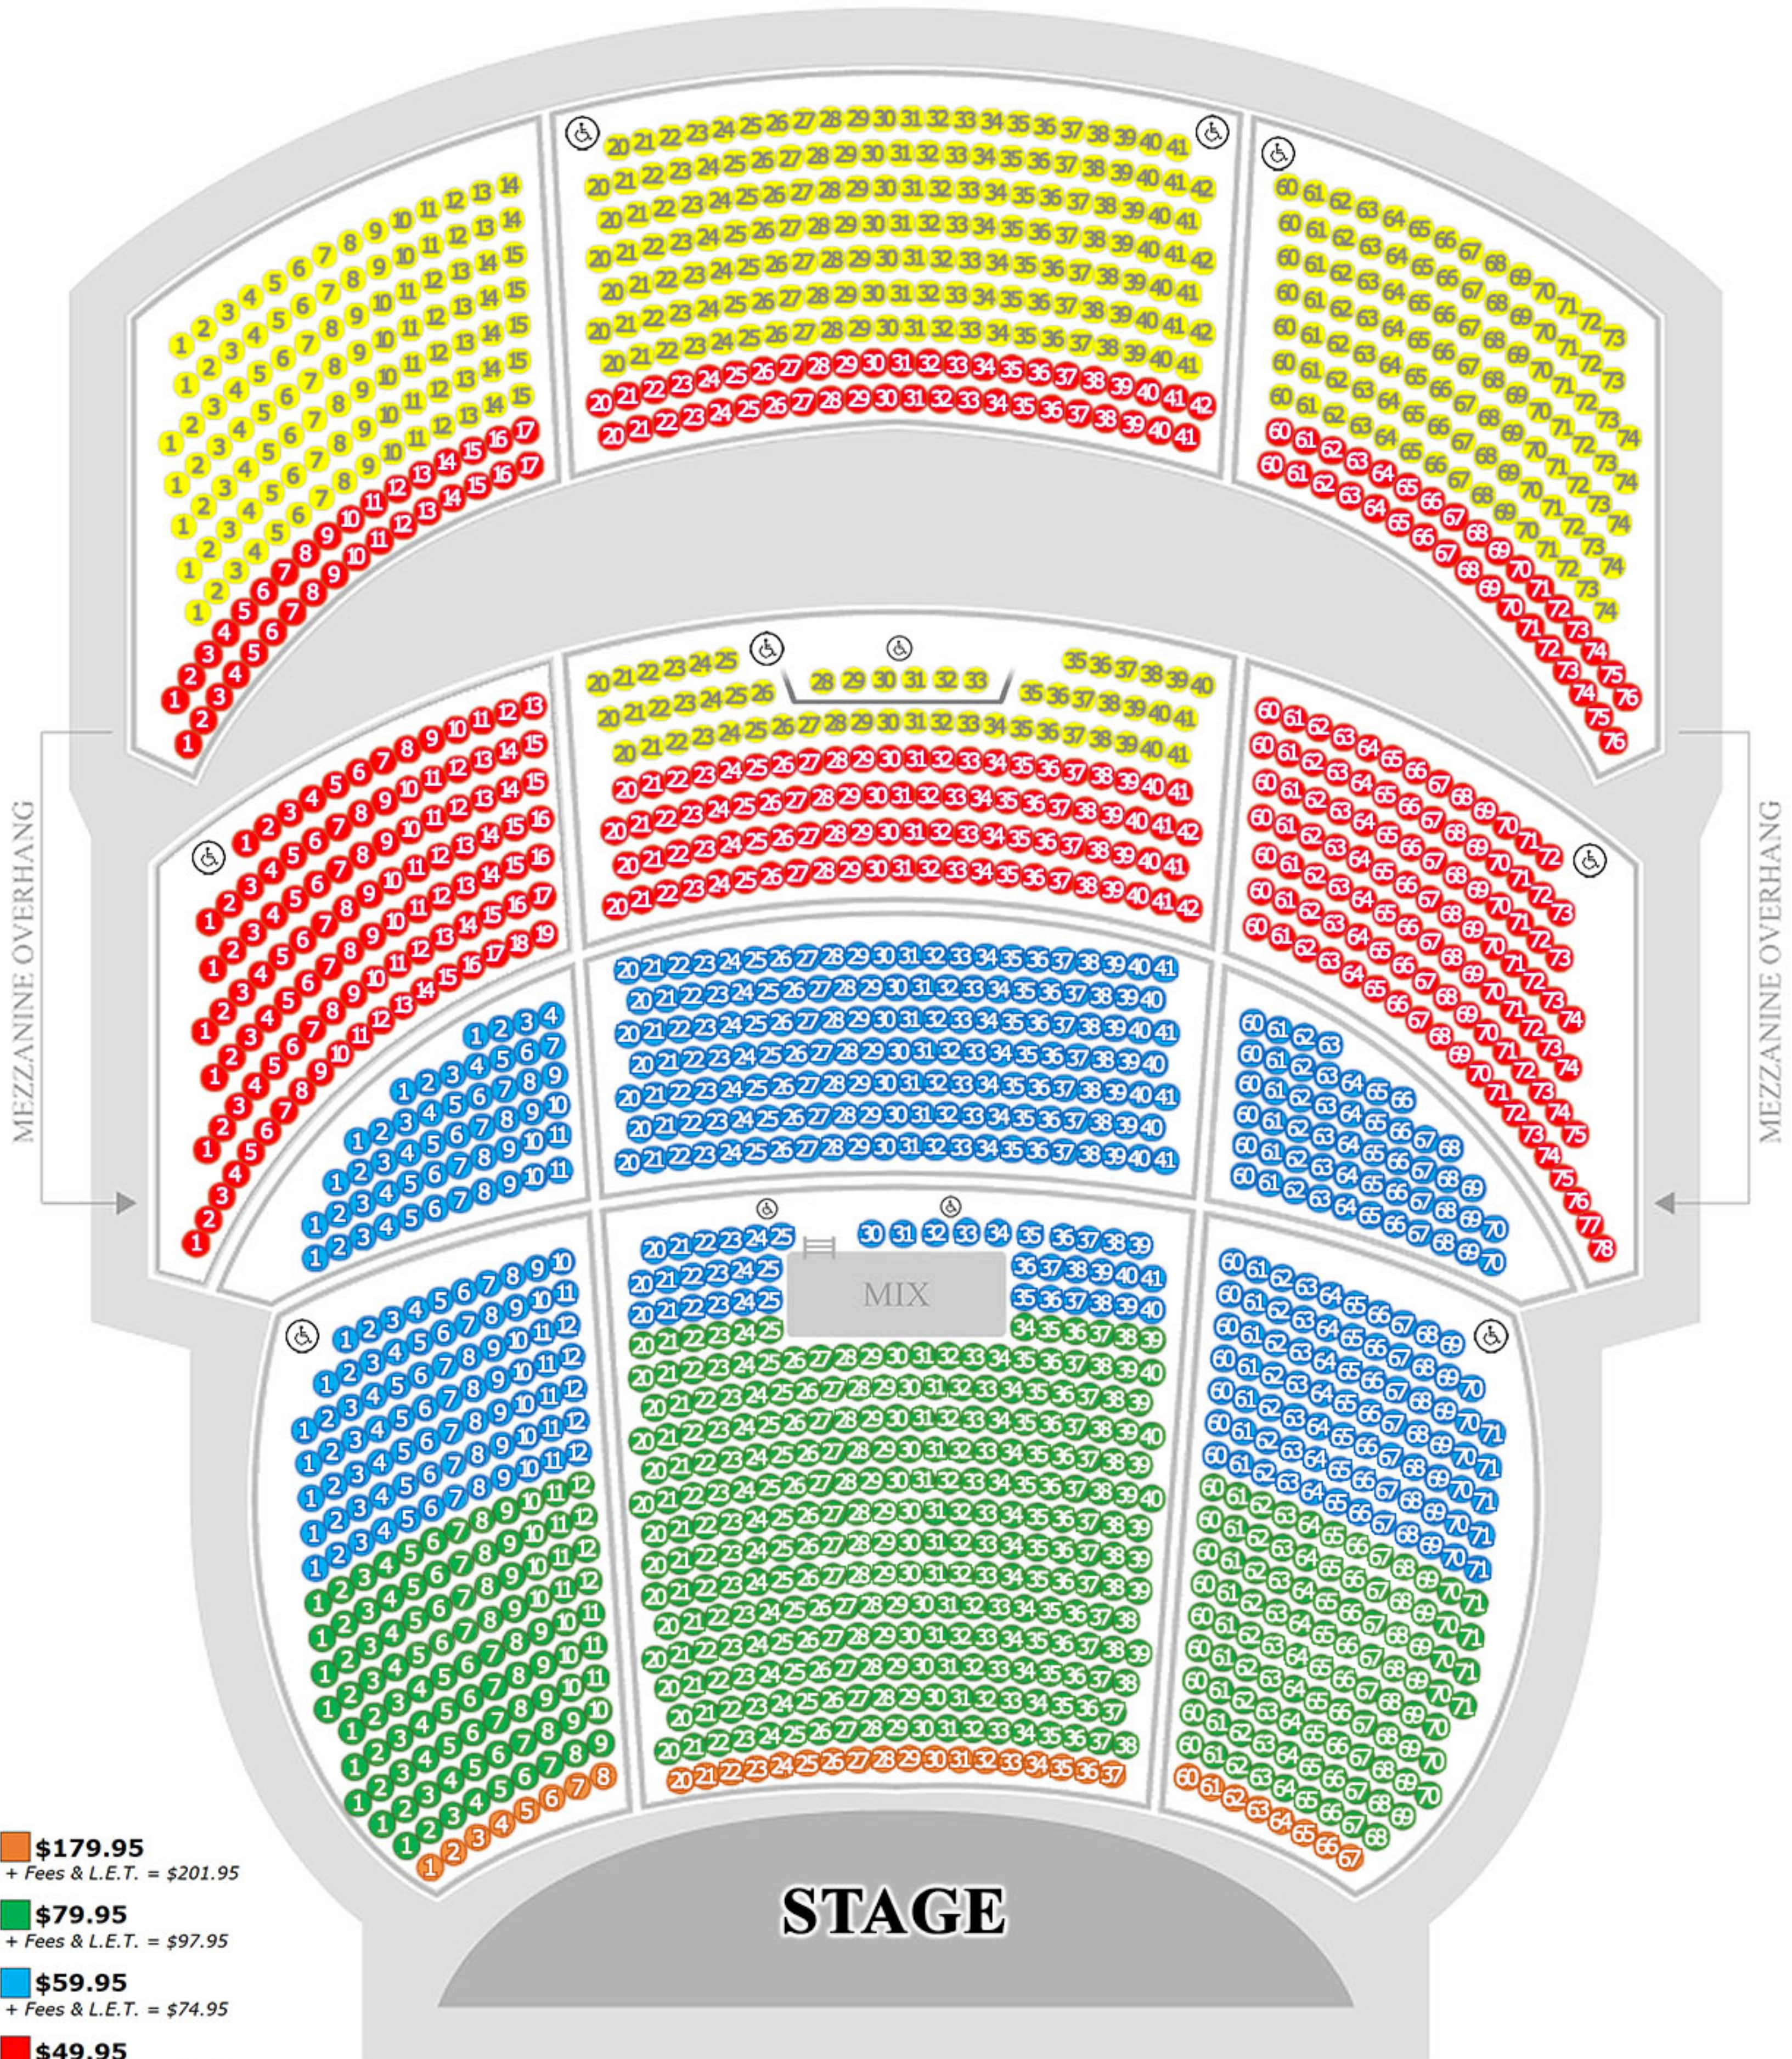

Randy Rainbow: The Pink Glasses Tour

Venetian Theatre

- **\$179.95**
+ Fees & L.E.T. = \$201.95
- **\$79.95**
+ Fees & L.E.T. = \$97.95
- **\$59.95**
+ Fees & L.E.T. = \$74.95
- **\$49.95**
+ Fees & L.E.T. = \$62.95
- **\$45.00**
+ Fees & L.E.T. = \$58.00