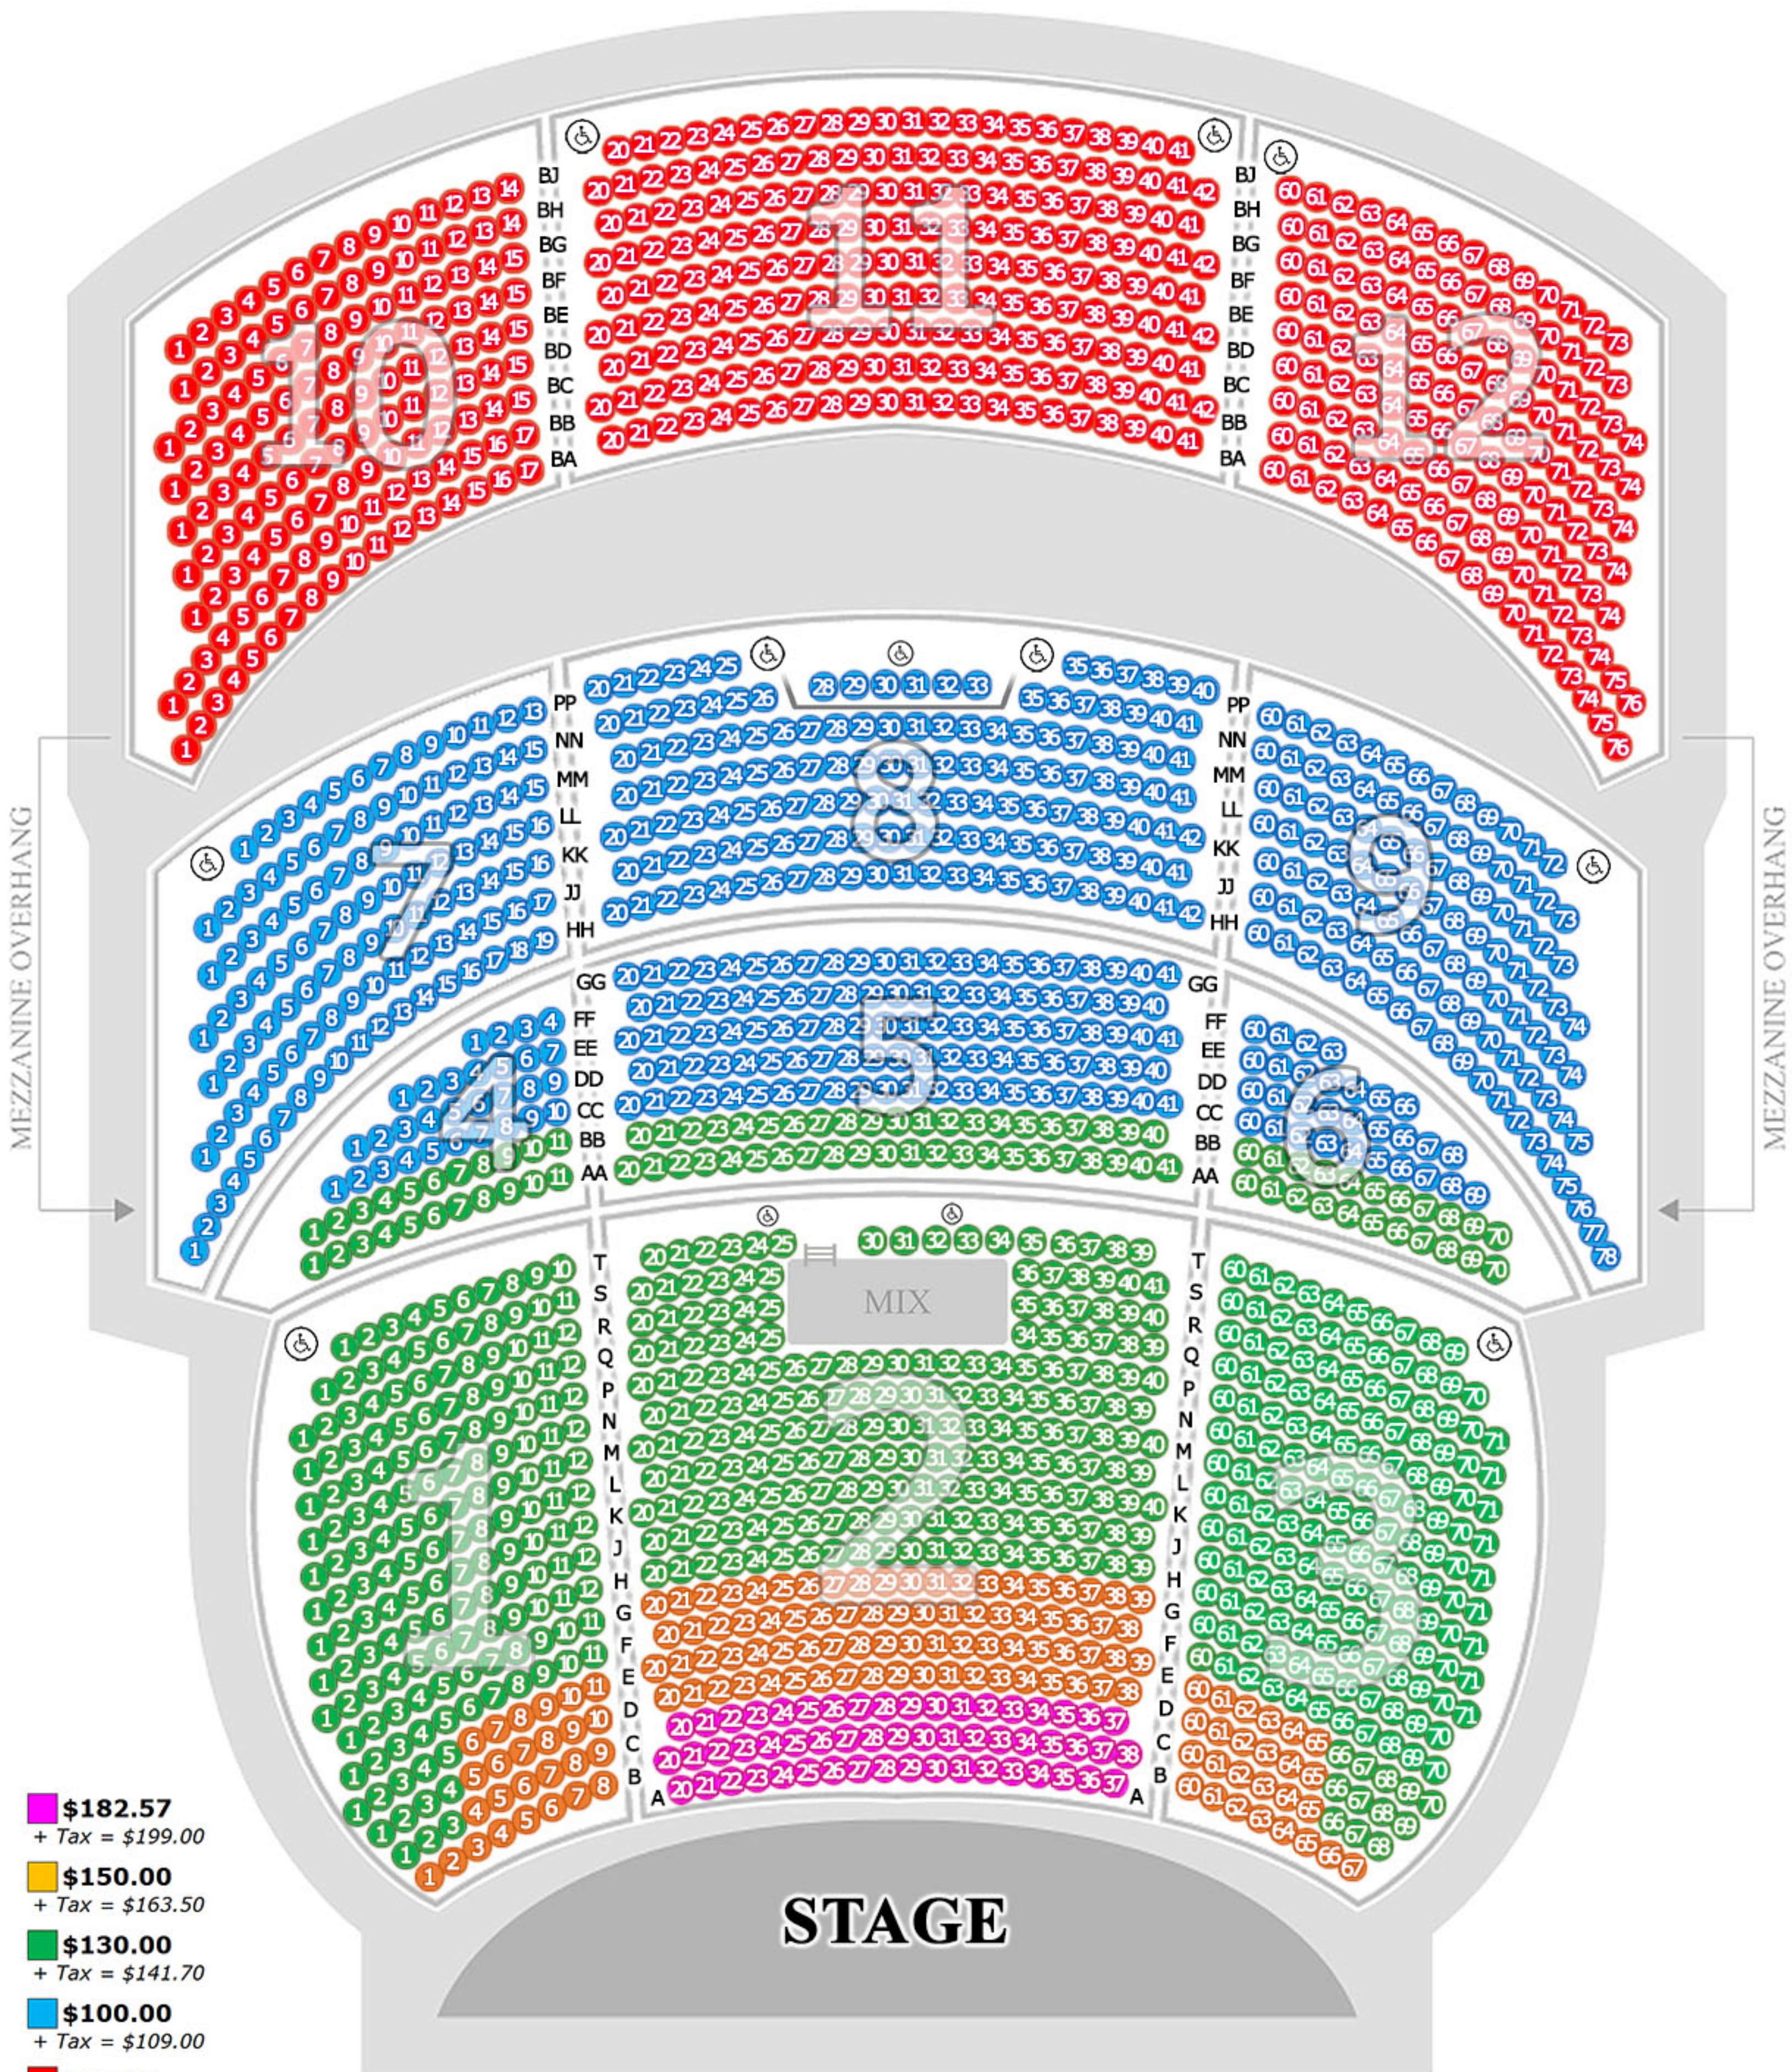

Chicago The Musical

Venetian Theatre

- **\$182.57**
+ Tax = \$199.00
- **\$150.00**
+ Tax = \$163.50
- **\$130.00**
+ Tax = \$141.70
- **\$100.00**
+ Tax = \$109.00
- **\$75.00**
+ Tax = \$81.75

Accessible

*Pricing and levels subject to change without notice.
Management reserves all rights.

STAGE