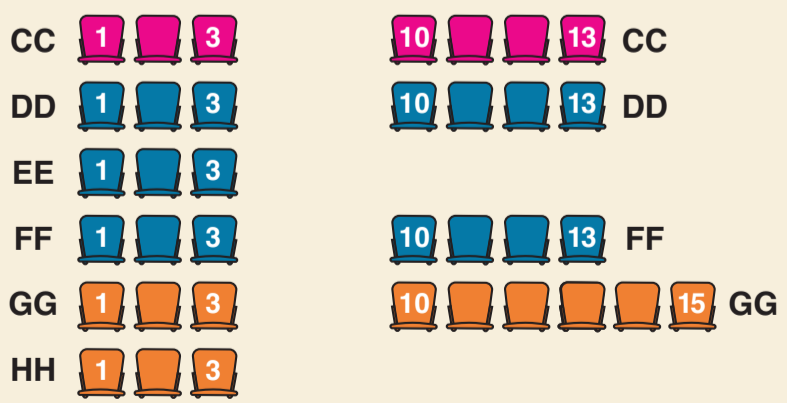

UPPER LEVEL

- Krug VIP Booth
- Reactor VIP Reserve
- Rodeo-Active Reserve
- Bikini Atoll
- Fallout Shelter

LOWER LEVEL

SPIEGELWORLD™

ATOMIC

SALOON SHOW