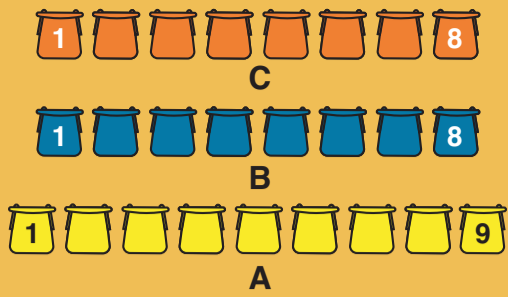

UPPER LEVEL

- Krug VIP Booth
- Reactor VIP Reserve
- Rodeo-Active Reserve
- Bikini Atoll
- Fallout Shelter

LOWER LEVEL

SPIEGELWORLD™

ATOMIC

SALOON SHOW