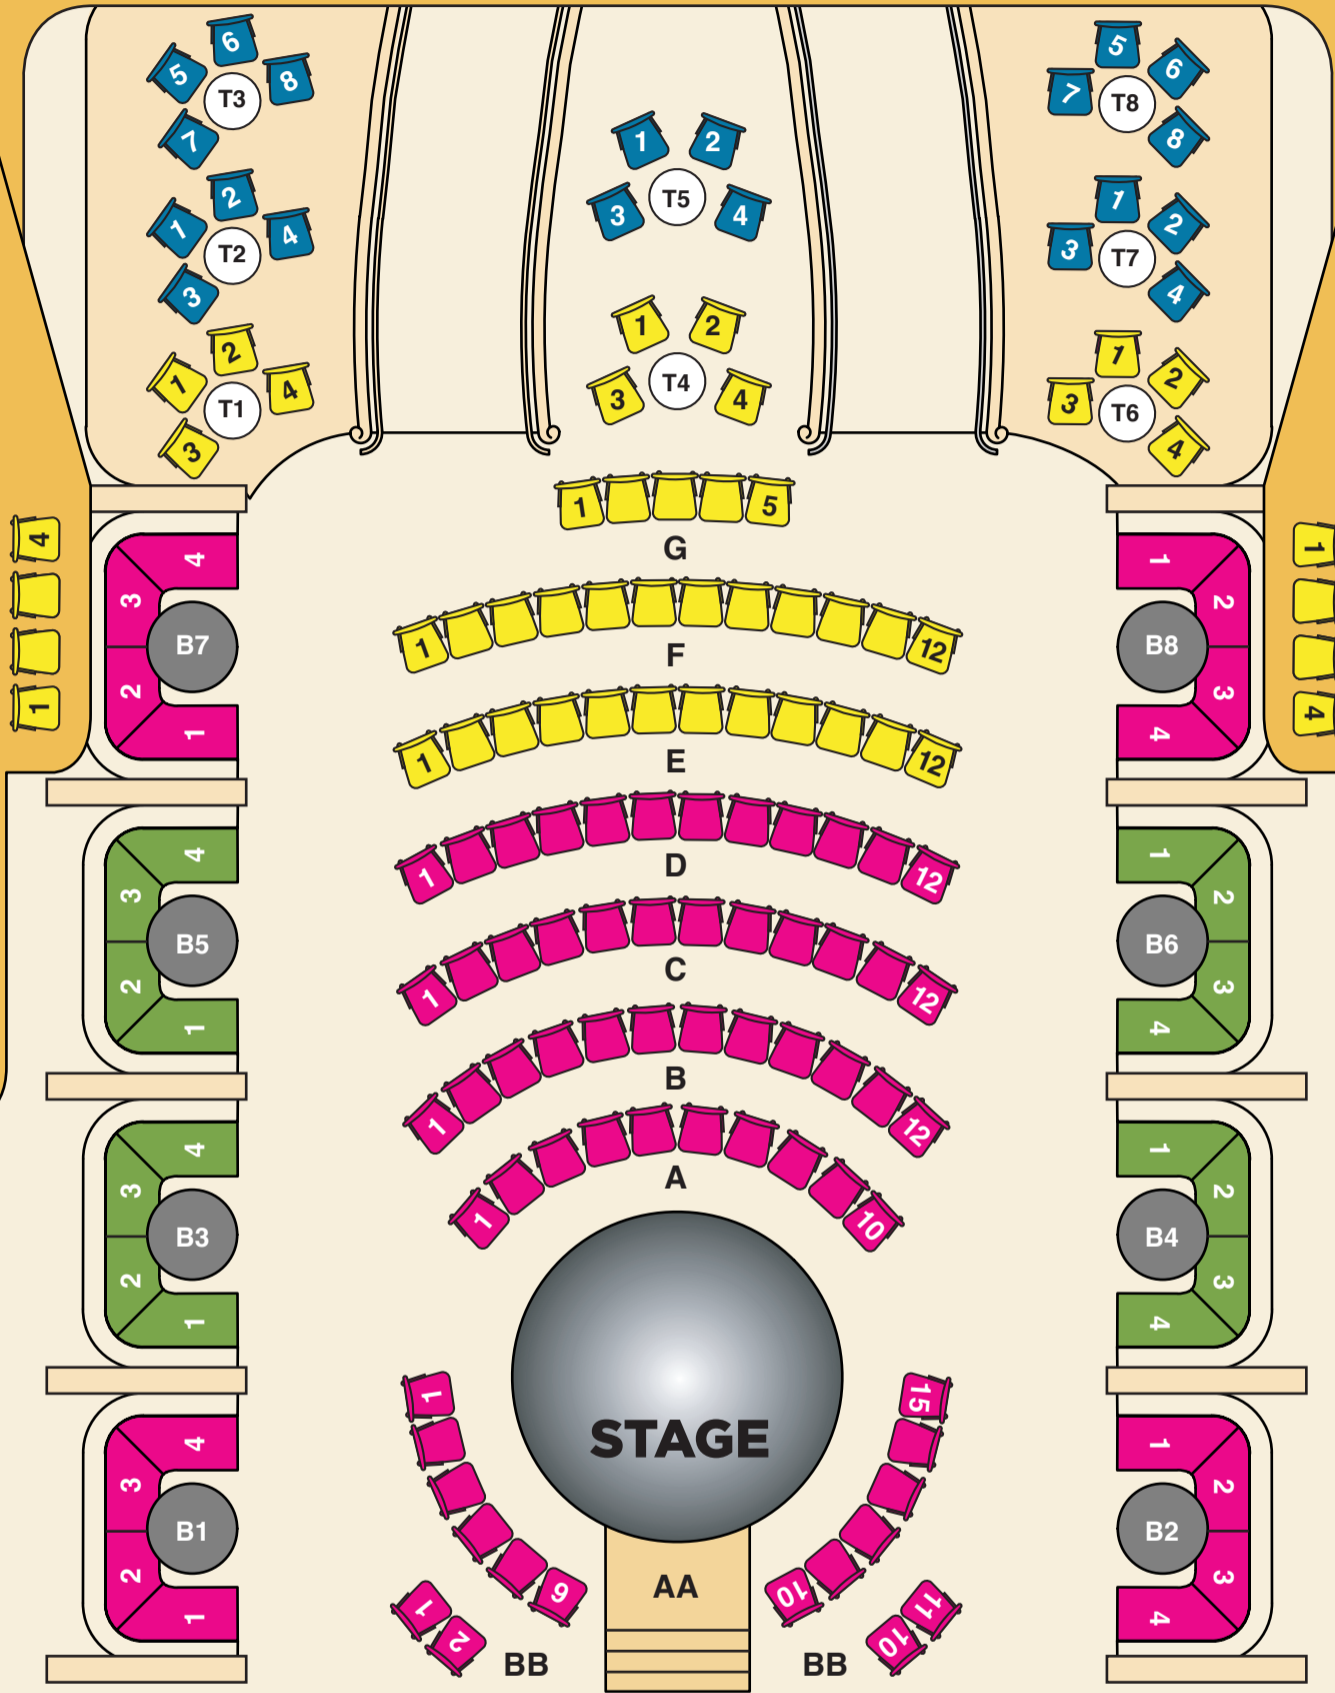

UPPER LEVEL

- Krug VIP Booth
- Reactor VIP Reserve
- Rodeo-Active Reserve
- Bikini Atoll
- Fallout Shelter

LOWER LEVEL

SPIEGELWORLD™

ATOMIC

SALOON SHOW