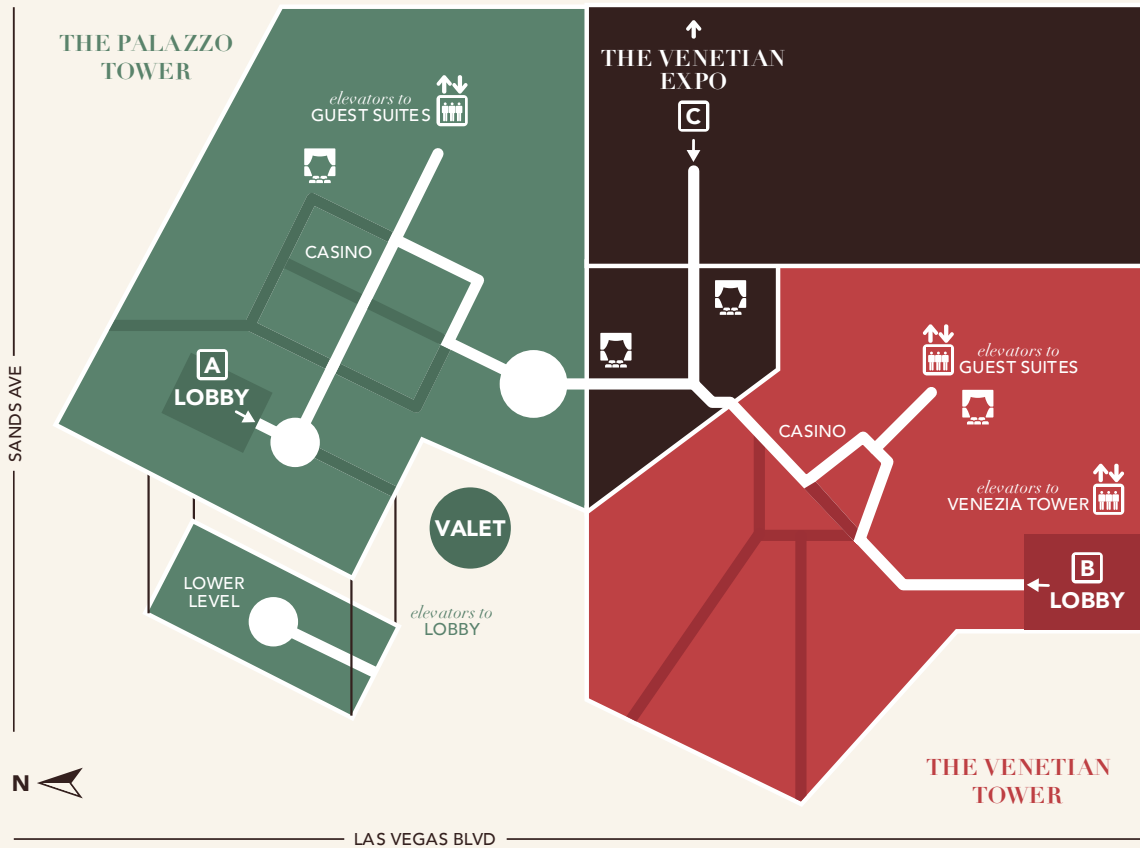

Map to Hospitality Suites

Hospitality Suites are located on Level 3

A THE PALAZZO LOBBY

Pass the Acqua di Cristallo Fountain and continue through The Palazzo casino, down the center path to the guest elevator bank. Take any guest elevator to the 3rd floor.

B THE VENETIAN LOBBY

Walk through the Grand Colonnade toward The Venetian casino. Turn right at the casino entrance and follow the center path, then turn right after passing the escalators. Take any guest elevator to the 3rd floor.

C THE VENETIAN EXPO

To The Palazzo tower: Exit The Venetian Expo into Restaurant Row. Turn right at the Opaline Theatre heading toward The Waterfall Atrium. Continue through The Palazzo casino on the center path and turn right. Take any quest elevator to the 3rd floor.

To The Venetian tower: Exit The Venetian Expo into Restaurant Row. Turn left at the Opaline Theatre heading toward The Venetian casino. Turn left upon entering The Venetian casino and follow the path to the guest elevator bank. Take any guests elevator to the 3rd floor.